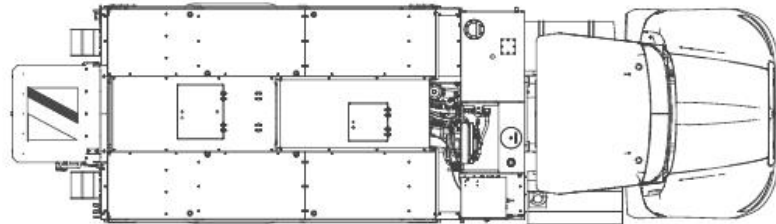

SPTO 1000/1250

Hopper Height	48.8"
Deck Height	45.5"
Deck Length	12' 3"
Height	114"
Width	98.63"
Length	28' 8"