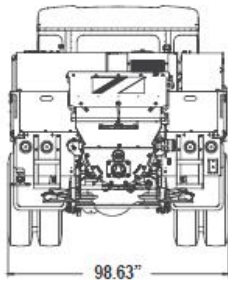

SPTO 1000/1250

Hopper Height	48.8"
Deck Height	45.5"
Deck Length	12' 3"
Height	114"
Width	98.63"
Length	28' 8"