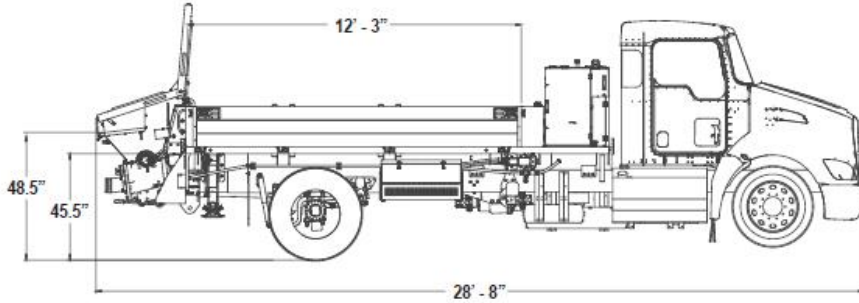

SPTO 1000/1250

Hopper Height	48.8"
Deck Height	45.5"
Deck Length	12' 3"
Height	114"
Width	98.63"
Length	28' 8"